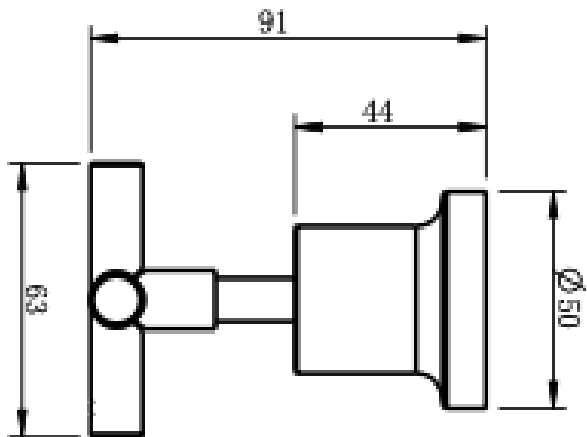

Tre Cross Handle Wall Top Assemblies

Chrome

Product Specifications

Code	TRE-06-CRS-CH
Barcode	9339897019330
Material	Low Lead Brass

Finish	Chrome
Spindle	1/4 Turn Ceramic Disc

Experience, *the difference.*