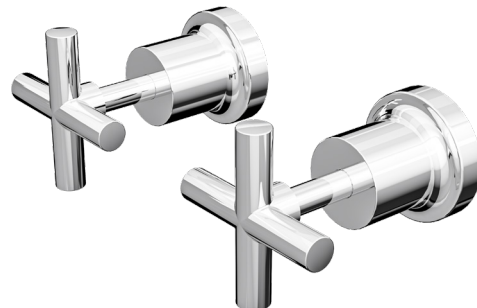

Tre Cross Handle Wall Top Assemblies

Chrome

Product Specifications

Code	TRE-06-CRS-CH
Barcode	9339897019330
Material	Low Lead Brass

Finish	Chrome
Spindle	1/4 Turn Ceramic Disc

Experience, *the difference.*